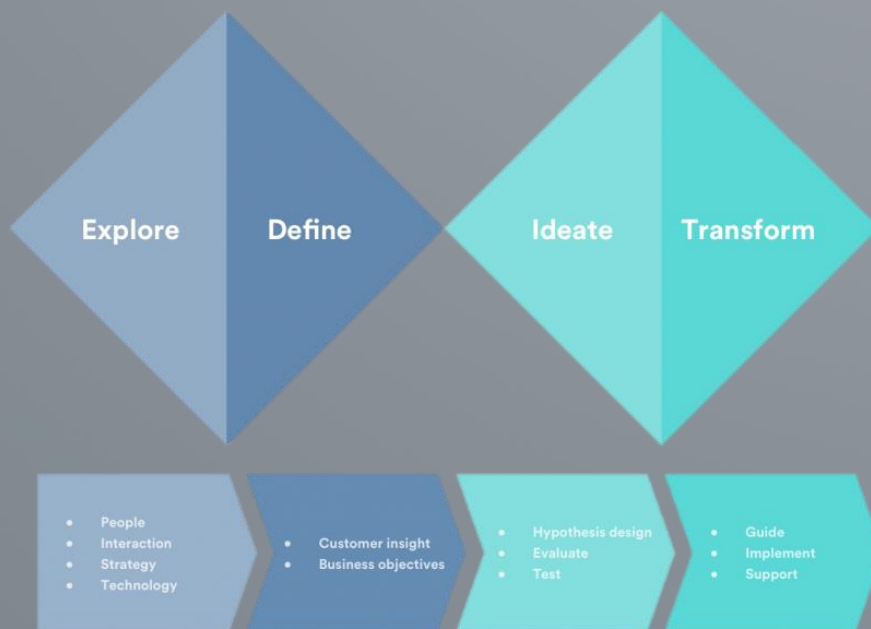

The OPT Double Diamond Plan

The SUPPORT you need – The products you DESERVE

***

Designed for companies that appreciate the customer relationships that are created and maintained by:

- Quality Customer Communication
- Essential Company Data at your Fingertips
  - Leading Edge Customer Service
  - Business Analytics and Best Practices
- Cradle-to-Grave Management of Customer Issues

Ask today about The OPT Double Diamond Plan

Business Services, Inc.

“Keeping Your Business in Sync!”

(727) 258-7229

2926 28th Avenue North

Saint Petersburg, FL 33713

www.OPTBusinessServices.com